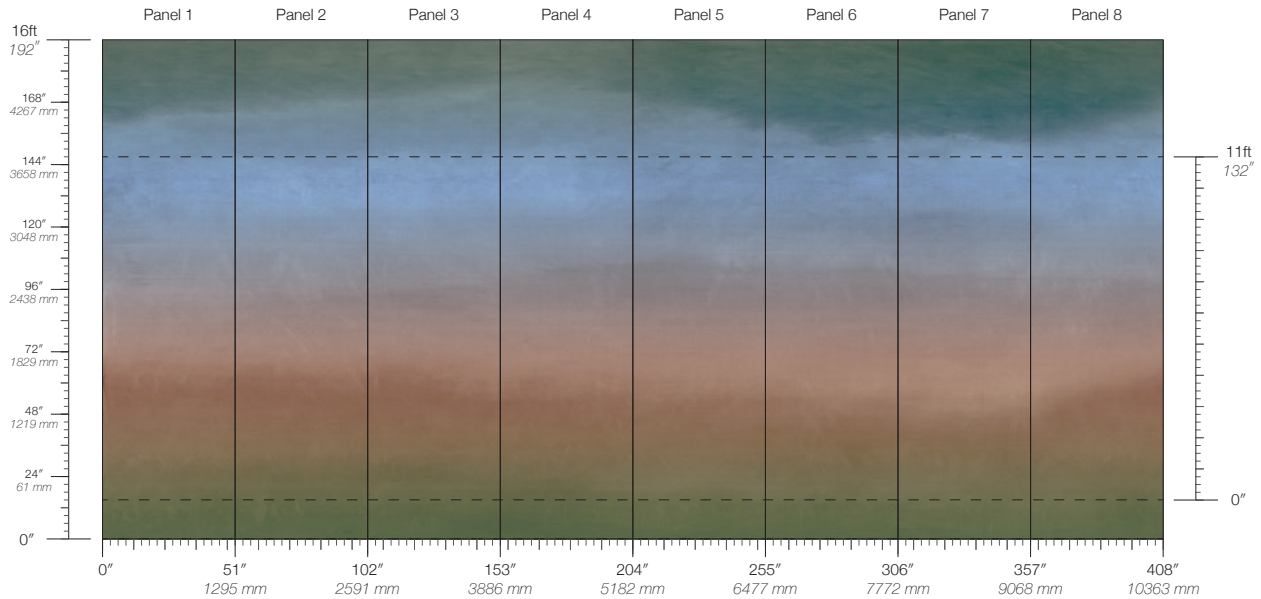

Enchantment Bark

Suitable for residential and commercial projects

COLOR

Bark

ITEM

6942

CONTENT

Type II PVC-Free

PANEL WIDTH

51" / 1295 mm trimmed

PANEL HEIGHT

132" / 3353 mm standard
192" / 4877 mm extended

REPEAT

Non-repeating

STOCK

Made to order

LEAD TIME

4 weeks to print

MINIMUM

1 panel

PRICE

Available upon request

ORIGIN

USA

DETAILS

Custom options available

MAINTENANCE

Water-based cleanser

ENVIRONMENTAL

Recycled Content
Phthalate Free
Low VOC
HPD Available

SPECS

Polyester/Natural Fiber face
Fabric backing
14 oz per linear yard
435.2 g per linear meter
Smooth surface texture

TESTING

(US) ASTM E84 Adhered Class A
(CN) CAN/ULC-S102.2 Class A
CCC-W-408D Type II
W-101 Type II Class A
ASTM E96 Procedure B - 66 Perms

CONTACT

sales@calicowallpaper.com
+1 718 243 1705
57 Lispenard Street
New York, NY 10013 USA

DISCLAIMER

Refer to our website to see the full mural artwork. Reference the physical sample for color and texture. Panel maps represent mural artwork only.